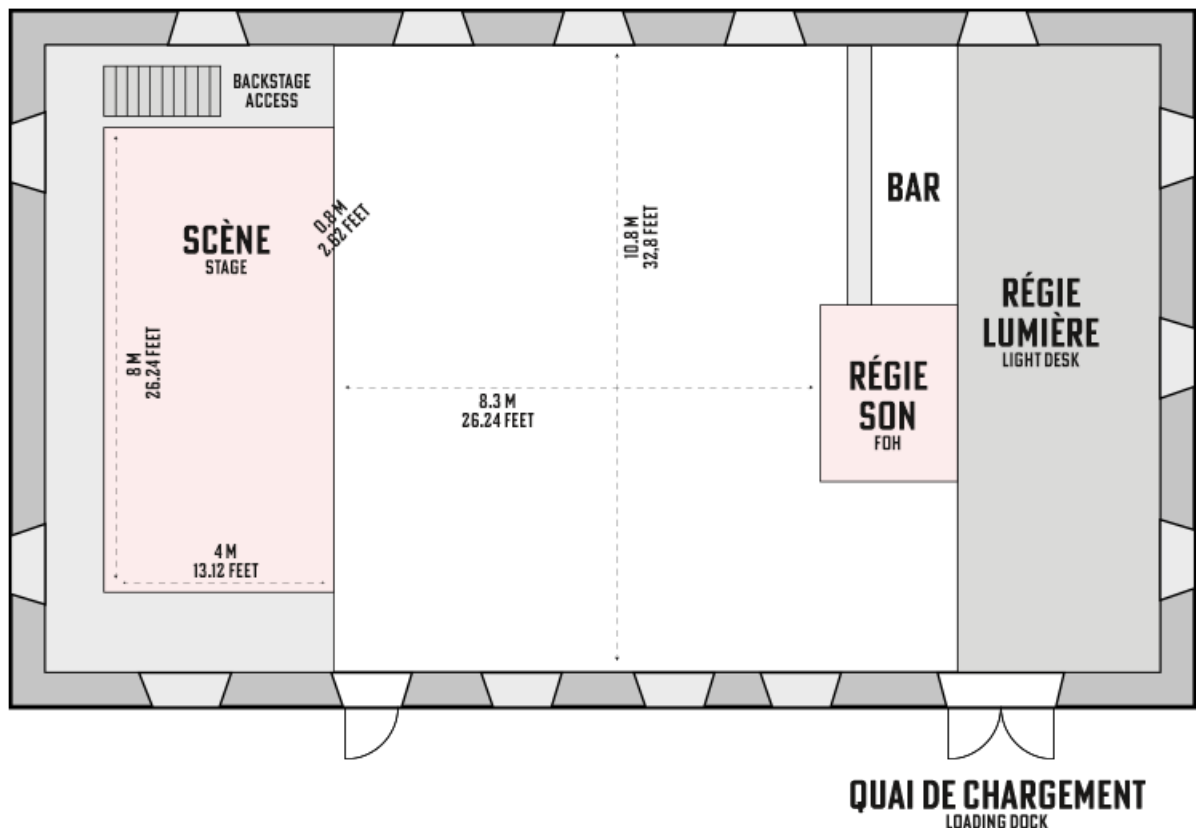

DJ	Turntables	2	Pioneer PLX1000
		2	Pioneer XDJ1000 MKII
		1	Pioneer CDJ3000
Mixer	1	Pioneer DJM900NXS	
	1	Pioneer DJMA9	

Video

SCREEN	1	Vario 64, 16:9, 440x250cm
VPL	1	Acer PL7610T (WUXGA, 6000 lm, 1.36 - 2.18:1)

CONTACTS	Technical Director	Gwenaël Bonfanti	technique@bikinitest.ch
	Promoter	Joan Dubois	booking@bikinitest.ch

This rider is subject to minor changes - Updates will be forwarded